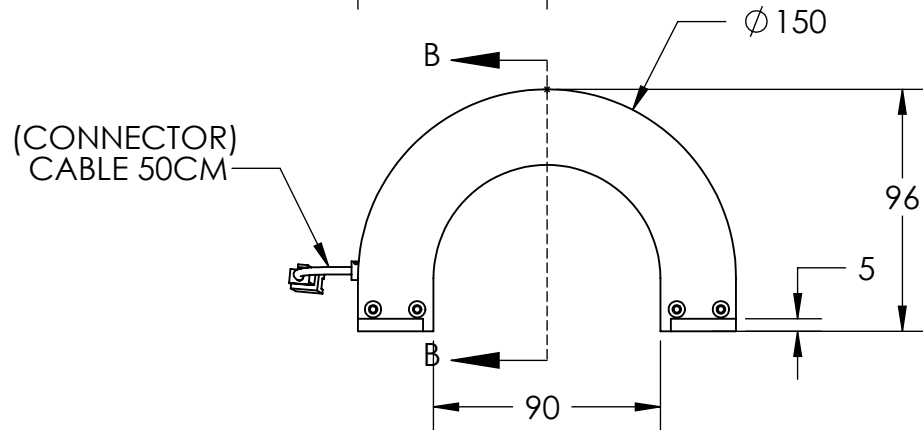

D

D

C

C

SECTION B-B
SCALE 1 : 3

B

B

A

A

	DESIGN BY	FL LUEI	UNIT: MM	PRODUCT SERIES: LT2WRH SERIES	
	CHECK BY	KB TAN			
	DATE	06/06/2018	REVISION:	TITLE	DRAWING LAYOUT
	MATERIAL	-	01	PART NO	LT2WRH150-00-1-W-24V
	FINISHING	-	SCALE:	DWG NO	-
QTY	-	1 : 1			SHEET 1 OF 1