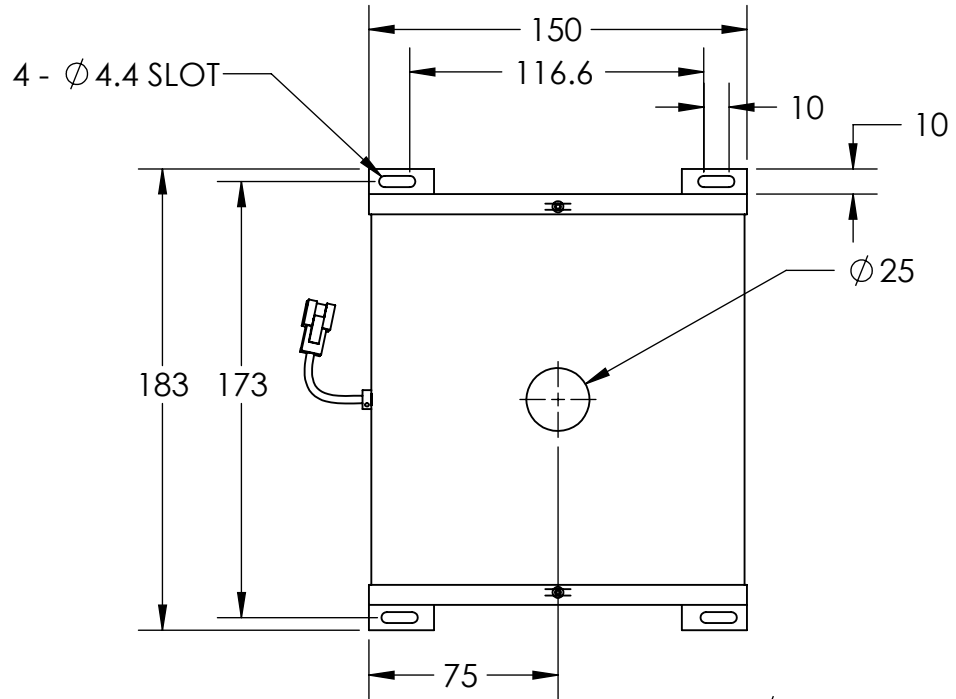

D

D

C

C

SECTION B-B
SCALE 1 : 3

B

B

A

A

	DESIGN BY	FL LUEI	UNIT: MM	PRODUCT SERIES: LT2WRH SERIES	
	CHECK BY	KB TAN			
	DATE	06/06/2018	REVISION:	TITLE	DRAWING LAYOUT
	MATERIAL	-	01	PART NO	LT2WRH150-00-1-W-24V
	FINISHING	-	SCALE:	DWG NO	-
QTY	-	1 : 1			SHEET 1 OF 1