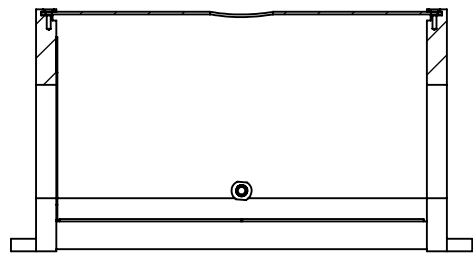

D

D

C

C

SECTION B-B
SCALE 1 : 3

B

B

A

A

	DESIGN BY	FL LUEI	UNIT: MM	PRODUCT SERIES: LT2WRH SERIES	
	CHECK BY	KB TAN			
	DATE	06/06/2018	REVISION:	TITLE	DRAWING LAYOUT
	MATERIAL	-	01	PART NO	LT2WRH150-00-1-W-24V
	FINISHING	-	SCALE:	DWG NO	-
QTY	-	1 : 1			SHEET 1 OF 1