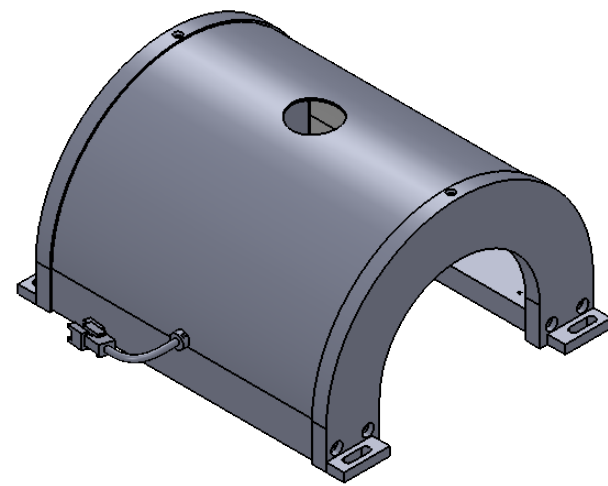

D

D

C

C

SECTION B-B
SCALE 1 : 3

B

B

A

A

	DESIGN BY	FL LUEI	UNIT: MM	PRODUCT SERIES: LT2WRH SERIES	
	CHECK BY	KB TAN			
	DATE	06/06/2018	REVISION:	TITLE	DRAWING LAYOUT
	MATERIAL	-	01	PART NO	LT2WRH150-00-1-W-24V
	FINISHING	-	SCALE:	DWG NO	-
QTY	-	1 : 1			SHEET 1 OF 1